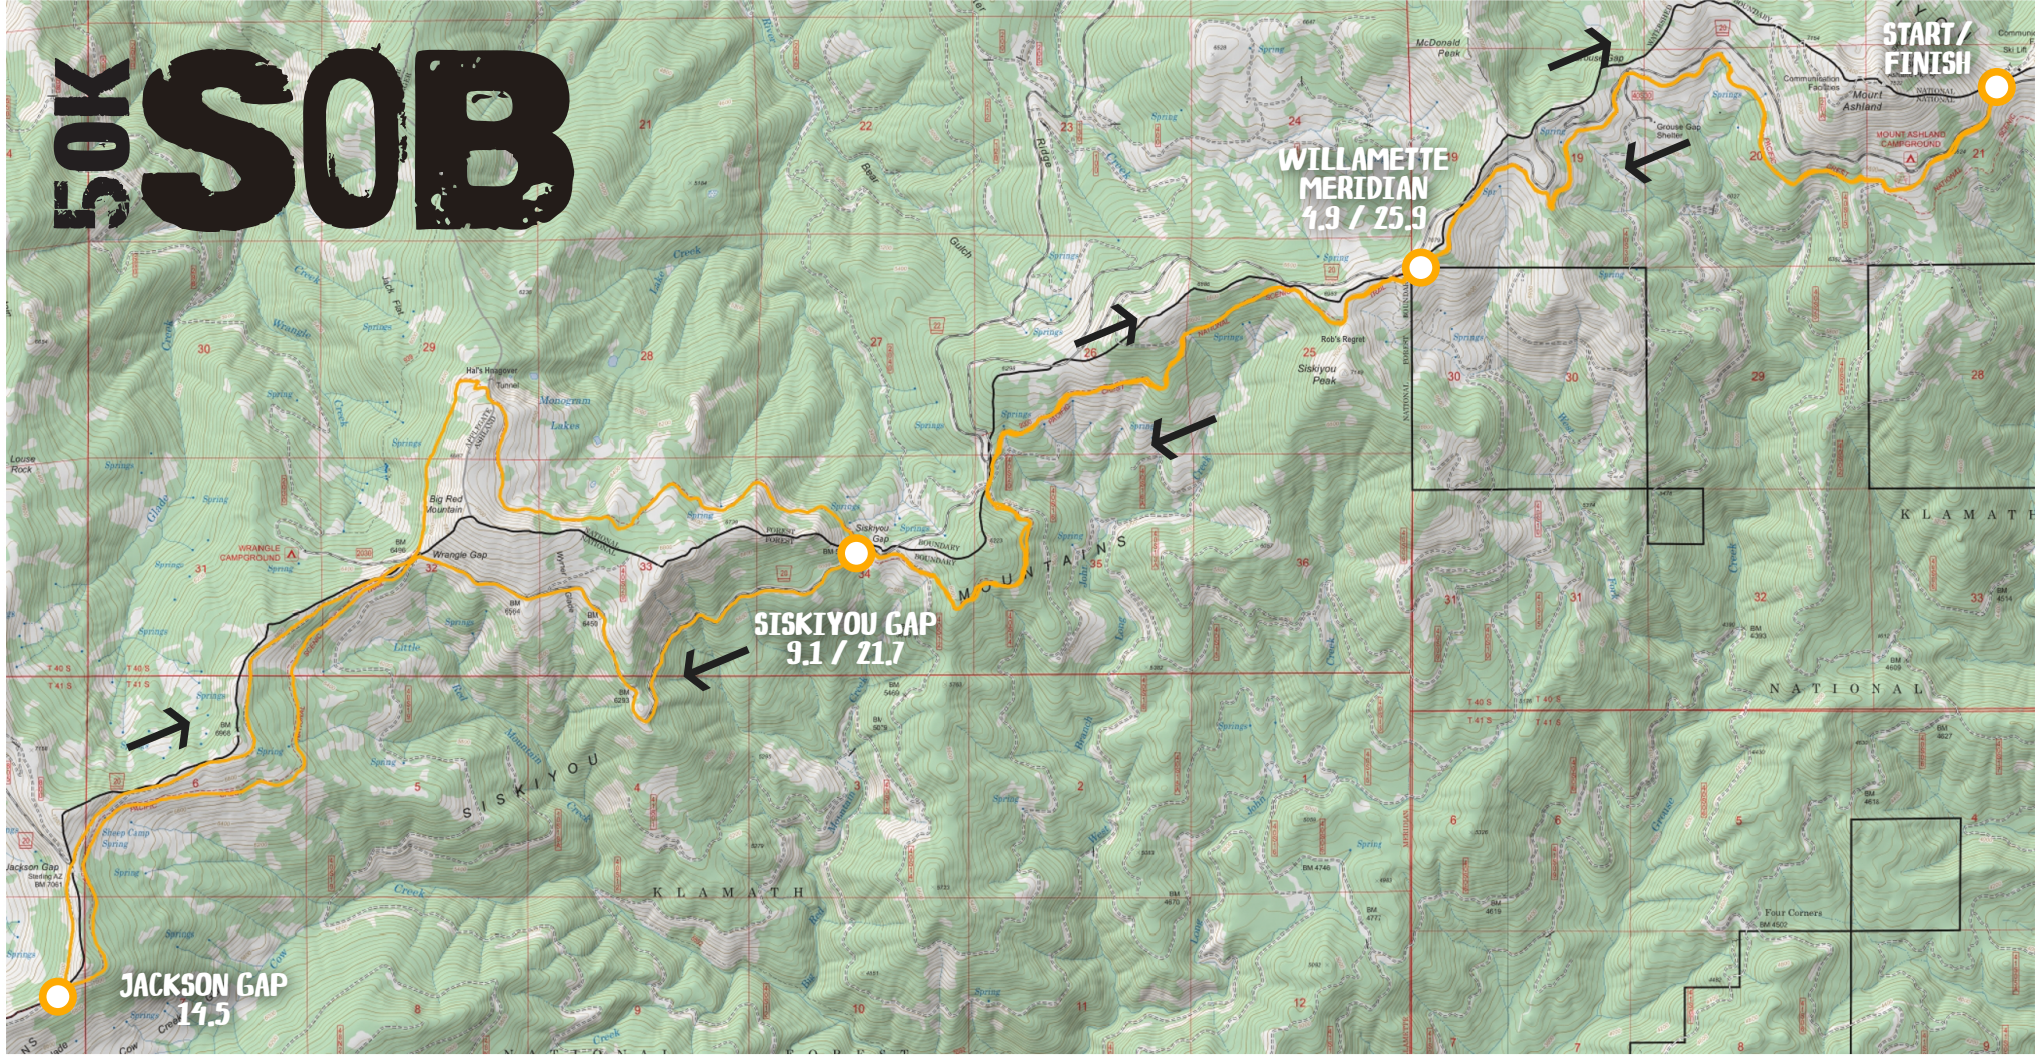

50K SOB

Mercator Projection
WGS84
USNG Zone 10TEM
CalTopo